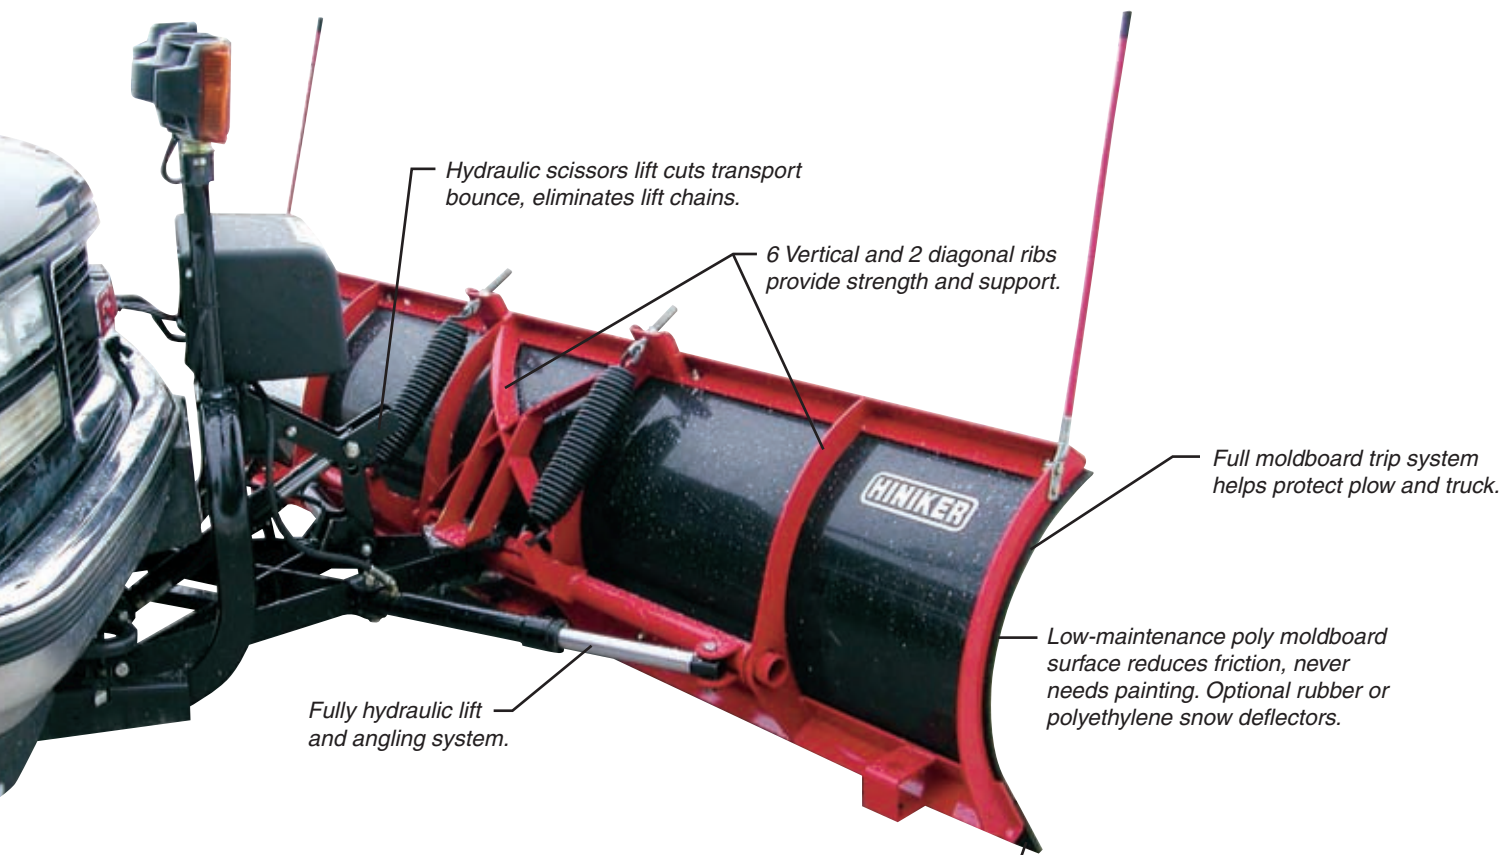

HINIKER

HOMEOWNER

FULL-TRIP POLY SNOWPLOW

- Fully hydraulic controls
- Low maintenance full-trip moldboard
- Exclusive Hiniker Quick-Hitch mounting system

Hiniker 700 Series

The Hiniker 700 series plow is designed for the light truck owner who wants to clear their own yard or driveway. Get the ease and convenience that Hiniker plows are famous for in a plow designed for most full-size ½ ton and compact four-wheel-drive trucks.

HINIKER HOMEOWNER POLY SNOWPLOW

Hydraulic scissors lift cuts transport bounce, eliminates lift chains.

6 Vertical and 2 diagonal ribs provide strength and support.

Full moldboard trip system helps protect plow and truck.

Low-maintenance poly moldboard surface reduces friction, never needs painting. Optional rubber or polyethylene snow deflectors.

Fully hydraulic lift and angling system.

$\frac{3}{8}$ " x 6" high-carbon steel replaceable cutting edge.

The compact joystick control puts full control of all plow functions in the palm of your hand.

QuickHitch MOUNTING SYSTEM

SPEED, EASE, & SIMPLICITY

The Hiniker Quick Hitch is the fastest plow mounting system available! The self-aligning drive-in mount lets you connect your Hiniker plow in seconds. This eliminates manually lifting, pushing, and pulling the plow into place.